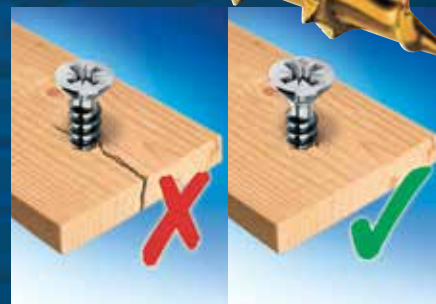

StarTurn®

Universal Woodscrew

- ▶ **No Pre-drilling**
- ▶ **Superior Holding Power**
- ▶ **50% Quicker Screw Penetration**
- ▶ **50% Less Drive-in Torque Required**

Ultimate Woodscrew

The award winning **StarTurn** is probably the most efficient universal screw available. The patented Starform™ thread provides lower drive-in torque, quicker assembly times and exceptional holding power.

Quick Start

Rapidly penetrates Softwood, Hardwood, MDF, Chipboard, Plastics and Thin Sheet Metal.

Safe

Deep precision Pozi recess within the double countersunk head, improves grip and extends bit life.

Low Torque and reduced splitting

The patented Starform™ thread lowers torque by up to 50% and reduces the risk of wood splitting – without pre-drilling.

Superior Plating

Unique plating process ensures long life, with a dry lubricant to make insertion even easier – increasing productivity in all applications.

For more specialised uses, a range of longer lengths is available. This range is partially threaded and only available in zinc finish.

StarTurn branded, easy to read packaging gives clear product information, preventing identification errors and providing full traceability.